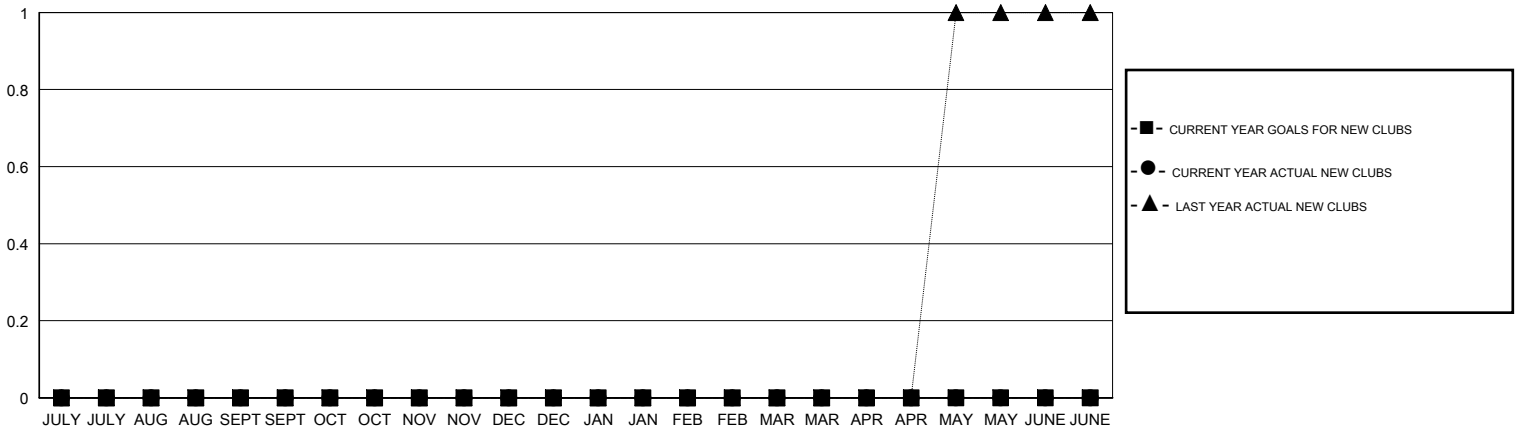

# MONTHLY MEMBERSHIP PROGRESS REPORT

District 60 A

Results as of: 8/31/2014

GMT: CARLOS JUSTINIANO

LOCATION GUYANA

GMT CA 3

Clubs					Members				
RESULTS FOR 2014-2015					RESULTS FOR 2014-2015				
QUARTER	NEW CLUB GOAL	ACTUAL NEW CLUBS	ACTUAL DROPPED CLUBS	ACTUAL NET GAIN/LOSS	QUARTER	NEW MEMBER GOAL	ACTUAL TOTAL MEMBERS ADDED	ACTUAL DROPPED MEMBERS	ACTUAL NET GAIN/LOSS
JULY/AUG/SEPT	0	0	0	0	JULY/AUG/SEPT	20	28	58	-30
OCT/NOV/DEC	0	0	0	0	OCT/NOV/DEC	6	0	0	0
JAN/FEB/MAR	0	0	0	0	JAN/FEB/MAR	0	0	0	0
APR/MAY/JUNE	0	0	0	0	APR/MAY/JUNE	6	0	0	0

GOALS AND ACTUAL NEW CLUBS CUMULATIVE

GOALS AND ACTUAL MEMBERS CUMULATIVE

DROPPED CLUBS: 0	6 CLUBS OF 58 ADDED 1 OR MORE NEW MEMBERS	<u>GENDER DISTRIBUTION</u>	
<u>DROPPED MEMBERS</u>		MALE	859 (53.86%)
DECEASED	0	FEMALE	736 (46.14%)
CLUB CANCELLED	0	FAMILY UNIT MEMBERS 35	
OTHER	29	HEAD OF HOUSEHOLD 17	
TOTAL	29	NON-HEAD OF HOUSEHOLD 18	