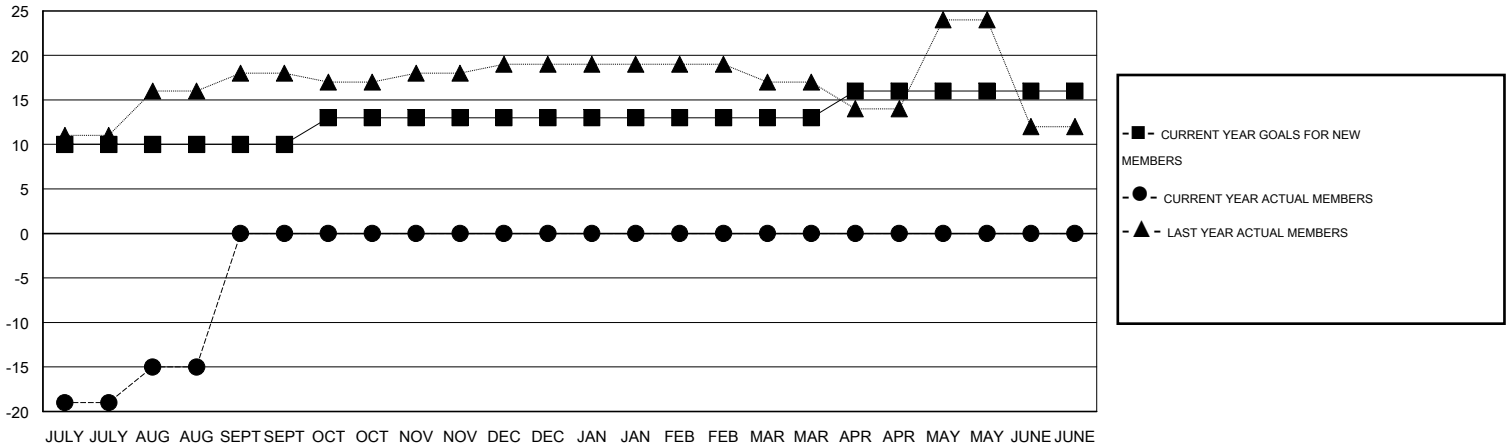

# MONTHLY MEMBERSHIP PROGRESS REPORT

District 60 A

Results as of: 8/31/2014

GMT: CARLOS JUSTINIANO

LOCATION GUYANA

GMT CA 3

Clubs					Members				
RESULTS FOR 2014-2015					RESULTS FOR 2014-2015				
QUARTER	NEW CLUB GOAL	ACTUAL NEW CLUBS	ACTUAL DROPPED CLUBS	ACTUAL NET GAIN/LOSS	QUARTER	NEW MEMBER GOAL	ACTUAL TOTAL MEMBERS ADDED	ACTUAL DROPPED MEMBERS	ACTUAL NET GAIN/LOSS
JULY/AUG/SEPT	0	0	0	0	JULY/AUG/SEPT	20	28	58	-30
OCT/NOV/DEC	0	0	0	0	OCT/NOV/DEC	6	0	0	0
JAN/FEB/MAR	0	0	0	0	JAN/FEB/MAR	0	0	0	0
APR/MAY/JUNE	0	0	0	0	APR/MAY/JUNE	6	0	0	0

GOALS AND ACTUAL NEW CLUBS CUMULATIVE

GOALS AND ACTUAL MEMBERS CUMULATIVE

DROPPED CLUBS: 0	6 CLUBS OF 58 ADDED 1 OR MORE NEW MEMBERS	<u>GENDER DISTRIBUTION</u>	
<u>DROPPED MEMBERS</u>		MALE	859 (53.86%)
DECEASED	0	FEMALE	736 (46.14%)
CLUB CANCELLED	0	FAMILY UNIT MEMBERS 35	
OTHER	29	HEAD OF HOUSEHOLD 17	
TOTAL	29	NON-HEAD OF HOUSEHOLD 18	